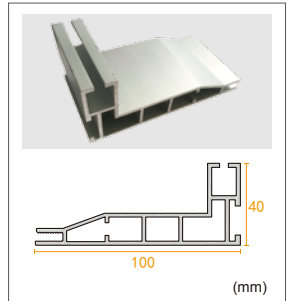

## Single Sided Profiles

3D-KS28

3D-KS40

3D-KS60

3D-KS80

3D-KS100

# 40 Single Sided Fabric Light Box

PROFILE

Wall Mounting Type

Currently, the minimum thickness of frameless fabric light box is 40mm, the light source is diffuse reflection. The diffuse reflection light sources lead to even lighting, which will be no any highlights or shadows, the distance between led stripes is 10cm. By using super slim power supply to guarantee that will be hidden inside the light box. Moreover, the aluminum profile thickness is 2mm, which ensure that no deformation will happen for big size light box, now the maximum light box we can do is 5m\*5m for engineering case.