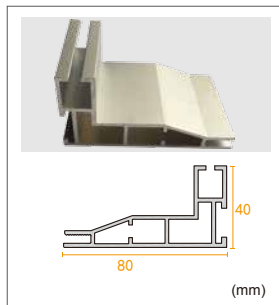

A variety of models