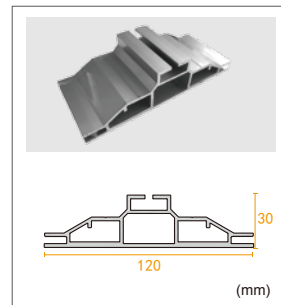

A variety of models