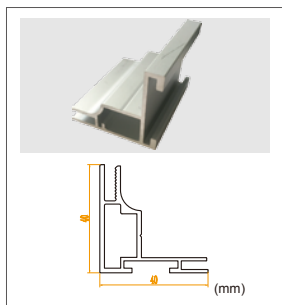

## Reinforced Profiles

# 40 Single Sided Fabric Light Box

PROFILE

Wall Mounting Type

Currently, the minimum thickness of frameless fabric light box is 40mm, the light source is diffuse reflection. The diffuse reflection light sources lead to even lighting, which will be no any highlights or shadows, the distance between led stripes is 10cm. By using super slim power supply to guarantee that will be hidden inside the light box. Moreover, the aluminum profile thickness is 2mm, which ensure that no deformation will happen for big size light box, now the maximum light box we can do is 5m\*5m for engineering case.