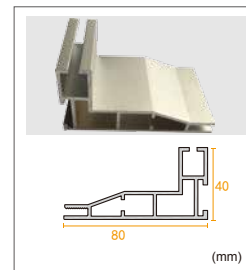

80/100 Round Corner Light Box

PROFILE

It could be single sided or double sided. One side limit is 3m maximum.

Item	Profile Size(mm)	Frame Size(cm)	Graphics Size(cm)	N.W.(kg)	Package Size(cm)
3D-R804060	80*1.8	40*60	42*62	4	65*40*10
3D-R1204060	120*1.8	40*60	42*62	6.5	65*40*12