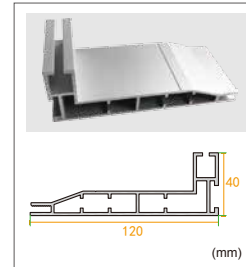

80/100 Round Corner Light Box

PROFILE

It could be single sided or double sided. One side limit is 3m maximum.

Item	Profile Size(mm)	Frame Size(cm)	Graphics Size(cm)	N.W.(kg)	Package Size(cm)
3D-R804060	80*1.8	40*60	42*62	4	65*40*10
3D-R1204060	120*1.8	40*60	42*62	6.5	65*40*12