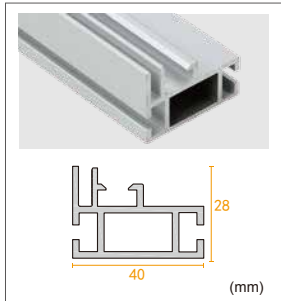

Frameless Fabric Light Box Profiles

Single Sided Profiles

3D-KS28