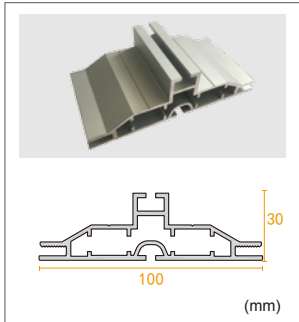

100 Double Sided Fabric Light Box

PROFILE

DOUBLE-SIDED	SINGLE-SIDED	QUICK GRAPHICS CHANGES	FRAMELESS DESIGN	FREESTANDING	OUTSTANDING BRIGHTNESS	CUSTOM FRAME COLORS

Item	Profile Size(mm)	Frame Size(cm)	Graphics Size(cm)	N.W.(kg)	Package Size(cm)
3D-FSD10060160	100*1.8	60*160	62*162	13	165*14*14 52*37*3
3D-FSD10080180	100*1.8	80*180	82*182	14	185*14*14 52*37*3
3D-FSD100100200	100*1.8	100*200	102*202	15.6	205*14*14 52*37*3