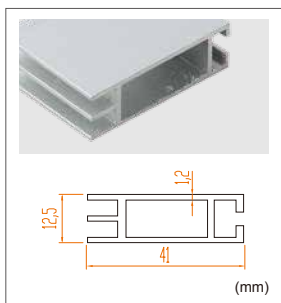

# 40 Single Sided Fabric Light Box

PROFILE

Wall Mounting Type

Currently, the minimum thickness of frameless fabric light box is 40mm, the light source is diffuse reflection. The diffuse reflection light sources lead to even lighting, which will be no any highlights or shadows, the distance between led stripes is 10cm. By using super slim power supply to guarantee that will be hidden inside the light box. Moreover, the aluminum profile thickness is 2mm, which ensure that no deformation will happen for big size light box, now the maximum light box we can do is 5m\*5m for engineering case.