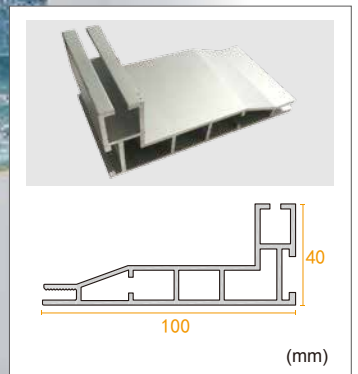

## Roller Shutter Lights

Item	Profile Size(mm)	Frame Size(cm)	Graphics Size(cm)	N.W.(kg)	Package Size(cm)
3D-HS8060160	80*1.8	60*160	62*162	9.5	165*10*10
3D-HS8080180	80*1.8	80*180	82*182	10.5	185*10*10
3D-HS80100200	80*1.8	100*200	102*202	11.6	205*10*10

# 100 Single Sided Fabric Light Box

PROFILE

Wall Mounting Type

The applications of 100mm thickness aluminum profile are wider and its main advantage is that it can be used to make oversized light box. The design of 100 aluminum profile is reasonable which has strong reinforcement, It is more suitable for outdoor light boxes. There will be no size limits for the light box by using Profile 100. You can custom your light box as big as you want.