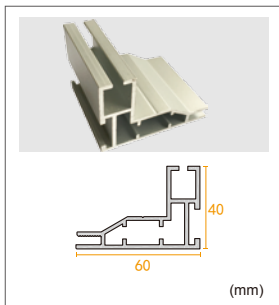

A variety of models