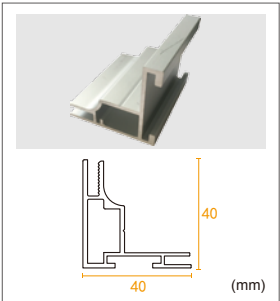

Frameless Fabric Light Box Profiles

Single Sided Profiles

3D-KS40

Double Sided Profiles

Reinforced Profiles