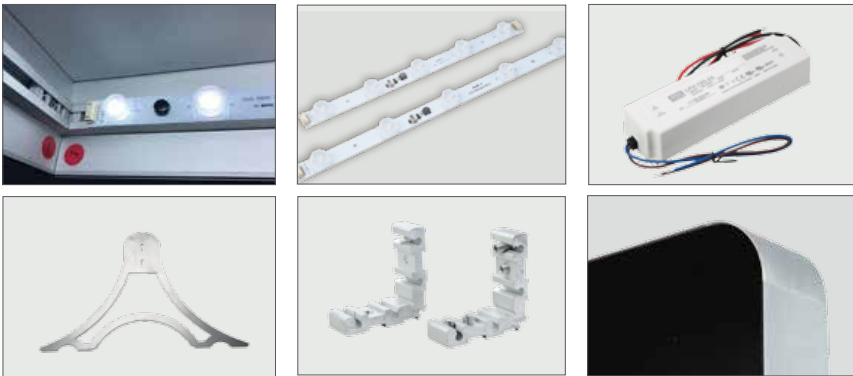

100 Double Sided Fabric Light Box

PROFILE

DOUBLE-SIDED	SINGLE-SIDED	QUICK GRAPHICS CHANGES	FRAMELESS DESIGN	FREESTANDING	OUTSTANDING BRIGHTNESS	CUSTOM FRAME COLORS

Item	Profile Size(mm)	Frame Size(cm)	Graphics Size(cm)	N.W.(kg)	Package Size(cm)
3D-FSD10060160	100*1.8	60*160	62*162	13	165*14*14 52*37*3
3D-FSD10080180	100*1.8	80*180	82*182	14	185*14*14 52*37*3
3D-FSD100100200	100*1.8	100*200	102*202	15.6	205*14*14 52*37*3