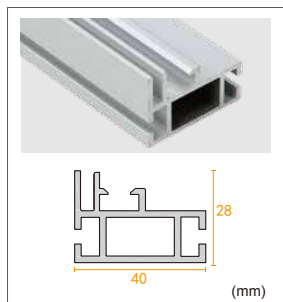

## PROFILE

DOUBLE-SIDED	SINGLE-SIDED	QUICK GRAPHICS CHANGES	FRAMELESS DESIGN	FREESTANDING	OUTSTANDING BRIGHTNESS	CUSTOM FRAME COLORS

Item	Profile Size(mm)	Frame Size(cm)	Graphics Size(cm)	N.W.(kg)	Package Size(cm)
3D-FSD12060160	120*1.8	60*160	62*162	13.5	165*16*16 52*37*3
3D-FSD12080180	120*1.8	80*180	82*182	14.5	185*16*16 52*37*3
3D-FSD120100200	120*1.8	100*200	102*202	16.5	205*16*16 52*37*3

# 28 Single Sided Photo Frame

PROFILE

28mm Single Side Photo Frame

			
SINGLE-SIDED	CUSTOM FRAME COLORS	CUSTOM SIZES	FRAMELESS DESIGN

Item	Profile Size(mm)	Frame Size(cm)	Graphics Size(cm)	N.W.(kg)	Package Size(cm)
3D-PFS2860160	28*1.9	60*120	62*122	3.4	128*8*8
3D-PFS2880180	28*1.9	80*180	82*182	5	185*8*8