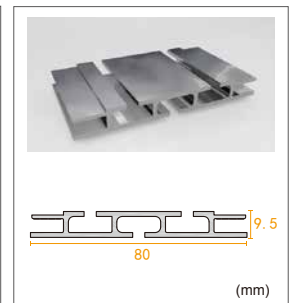

Frameless Fabric Light Box Profiles

Single Sided Profiles

Double Sided Profiles

3D-KD80-2

Reinforced Profiles