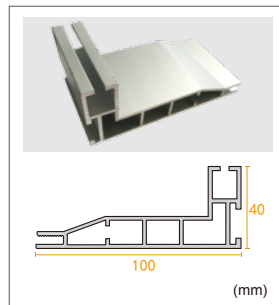

A variety of models