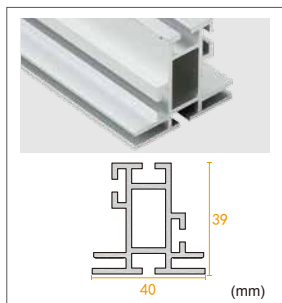

## PROFILE

DOUBLE-SIDED	SINGLE-SIDED	QUICK GRAPHICS CHANGES	FRAMELESS DESIGN	FREESTANDING	OUTSTANDING BRIGHTNESS	CUSTOM FRAME COLORS

Item	Profile Size(mm)	Frame Size(cm)	Graphics Size(cm)	N.W.(kg)	Package Size(cm)
3D-FSD12060160	120*1.8	60*160	62*162	13.5	165*16*16 52*37*3
3D-FSD12080180	120*1.8	80*180	82*182	14.5	185*16*16 52*37*3
3D-FSD120100200	120*1.8	100*200	102*202	16.5	205*16*16 52*37*3

# 28 Single Sided Photo Frame

PROFILE

28mm Single Side Photo Frame

			
SINGLE-SIDED	CUSTOM FRAME COLORS	CUSTOM SIZES	FRAMELESS DESIGN

Item	Profile Size(mm)	Frame Size(cm)	Graphics Size(cm)	N.W.(kg)	Package Size(cm)
3D-PFS2860160	28*1.9	60*120	62*122	3.4	128*8*8
3D-PFS2880180	28*1.9	80*180	82*182	5	185*8*8

# 46 Double Sided Photo Frame

PROFILE

Item	Profile Size(mm)	Frame Size(cm)	Graphics Size(cm)	N.W.(kg)	Package Size(cm)
3D-PFD4660160	46	60*160	62*122	8.2	125*10*10
3D-PFD4680180	46	80*180	82*182	10.1	185*10*10
3D-PFD46100200	46	100*200	102*202	11	205*10*10