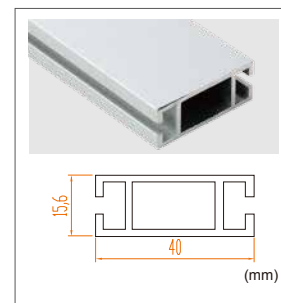

# 40 Single Sided Fabric Light Box

PROFILE

Wall Mounting Type

Currently, the minimum thickness of frameless fabric light box is 40mm, the light source is diffuse reflection. The diffuse reflection light sources lead to even lighting, which will be no any highlights or shadows, the distance between led stripes is 10cm. By using super slim power supply to guarantee that will be hidden inside the light box. Moreover, the aluminum profile thickness is 2mm, which ensure that no deformation will happen for big size light box, now the maximum light box we can do is 5m\*5m for engineering case.