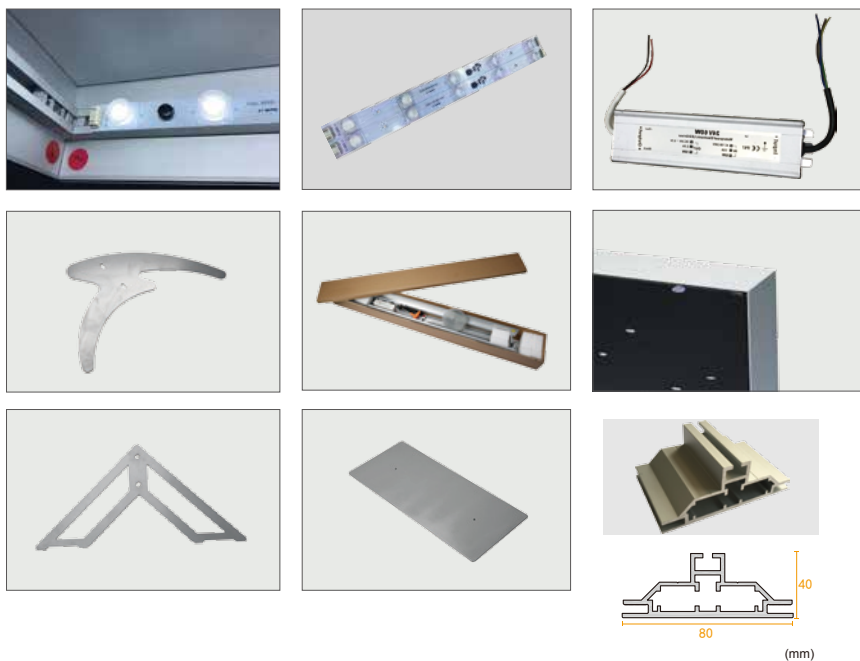

## PROFILE

Double Sides Frameless Fabric Light Box is a new type advertising light box. The main feature is that it can be used for both indoor and outdoor advertising with no size limits, and shows full screen graphic. Moreover, the graphics with the lights on are more brilliant than the one of traditional super slim light box. It could be free standing or hanging, and is widely applied to shopping mall's signboards or hanging guide signs. The advantage is its lightweight for hanging and terrific light transmission with edge-lit light sources.