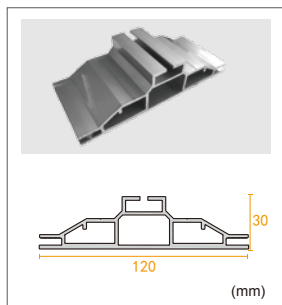

120 Double Sided Fabric Light Box

PROFILE

DOUBLE-SIDED	SINGLE-SIDED	QUICK GRAPHICS CHANGES	FRAMELESS DESIGN	FREESTANDING	OUTSTANDING BRIGHTNESS	CUSTOM FRAME COLORS

Item	Profile Size(mm)	Frame Size(cm)	Graphics Size(cm)	N.W.(kg)	Package Size(cm)
3D-FSD12060160	120*1.8	60*160	62*162	13.5	165*16*16 52*37*3
3D-FSD12080180	120*1.8	80*180	82*182	14.5	185*16*16 52*37*3
3D-FSD120100200	120*1.8	100*200	102*202	16.5	205*16*16 52*37*3