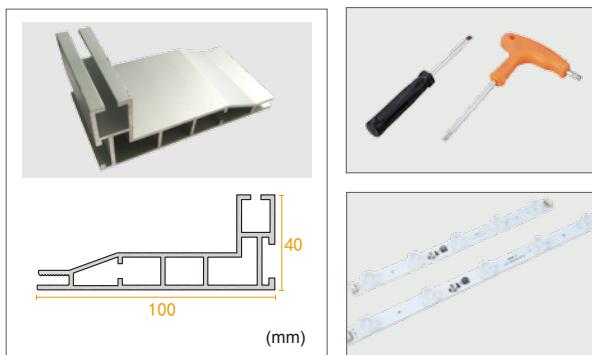

Ceiling Hanging Light Box

PROFILE

Highlight your expo trade shows, with your brand easily recognized and expanding.