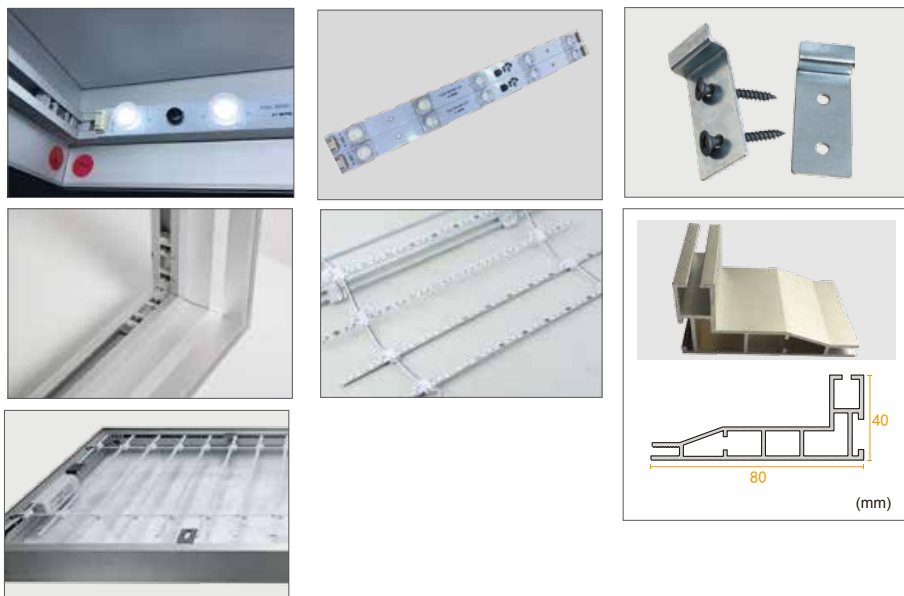

Roller Shutter Lights