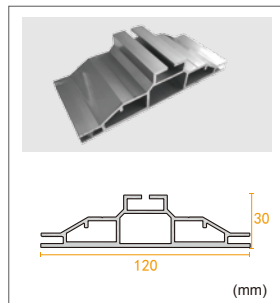

## Single Sided Profiles

3D-KS28

3D-KS40

3D-KS60

3D-KS80

3D-KS100

## Double Sided Profiles

3D-KD40

3D-KD80-1

3D-KD100

3D-KD120

3D-KD80-2

# 40 Single Sided Fabric Light Box

PROFILE

Wall Mounting Type

Currently, the minimum thickness of frameless fabric light box is 40mm, the light source is diffuse reflection. The diffuse reflection light sources lead to even lighting, which will be no any highlights or shadows, the distance between led stripes is 10cm. By using super slim power supply to guarantee that will be hidden inside the light box. Moreover, the aluminum profile thickness is 2mm, which ensure that no deformation will happen for big size light box, now the maximum light box we can do is 5m\*5m for engineering case.