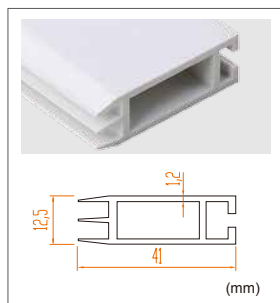

# 40 Single Sided Fabric Light Box

PROFILE

Wall Mounting Type

Currently, the minimum thickness of frameless fabric light box is 40mm, the light source is diffuse reflection. The diffuse reflection light sources lead to even lighting, which will be no any highlights or shadows, the distance between led stripes is 10cm. By using super slim power supply to guarantee that will be hidden inside the light box. Moreover, the aluminum profile thickness is 2mm, which ensure that no deformation will happen for big size light box, now the maximum light box we can do is 5m\*5m for engineering case.