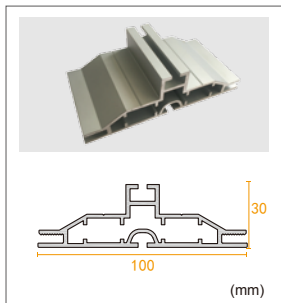

Frameless Fabric Light Box Profiles

Single Sided Profiles

Double Sided Profiles

3D-KD100

Reinforced Profiles