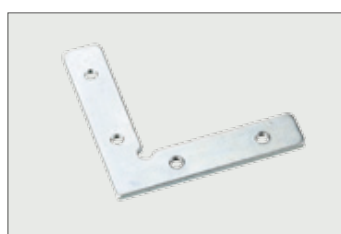

SINGLE-SIDED	CUSTOM FRAME COLORS	CUSTOM SIZES	FRAMELESS DESIGN

Item	Profile Size(mm)	Frame Size(cm)	Graphics Size(cm)	N.W.(kg)	Package Size(cm)
3D-PFS2860160	28*1.9	60*120	62*122	3.4	128*8*8
3D-PFS2880180	28*1.9	80*180	82*182	5	185*8*8