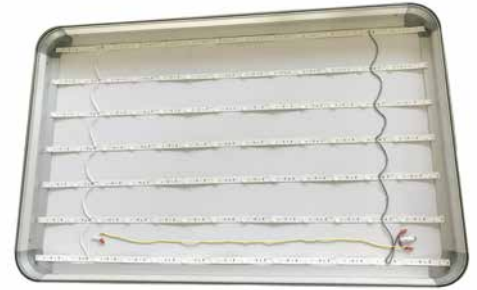

80/100 Round Corner Light Box

PROFILE

It could be single sided or double sided. One side limit is 3m maximum.

Item	Profile Size(mm)	Frame Size(cm)	Graphics Size(cm)	N.W.(kg)	Package Size(cm)
3D-R804060	80*1.8	40*60	42*62	4	65*40*10
3D-R1204060	120*1.8	40*60	42*62	6.5	65*40*12